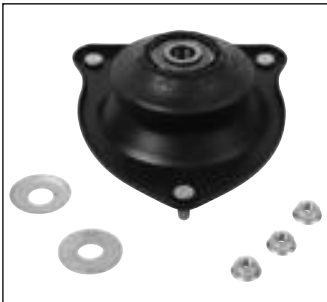

KB650.00 **p**

BMW	3 series		24
	5 series		25
	6 series		26
	7 series		26
	M3		24
	M5		25
	Z1		27

KB650.01 **p**

BMW	3 series		25
	Z3		27
	Z4		28

KB650.03 **p**

BMW	1 series		24
	3 series		25
	5 series		25-26
	6 series		26
	X1		27
	X3		27

KB650.04 **p**

MINI	MINI		67

KB650.06 **NEW** **p**

BMW	X5		27